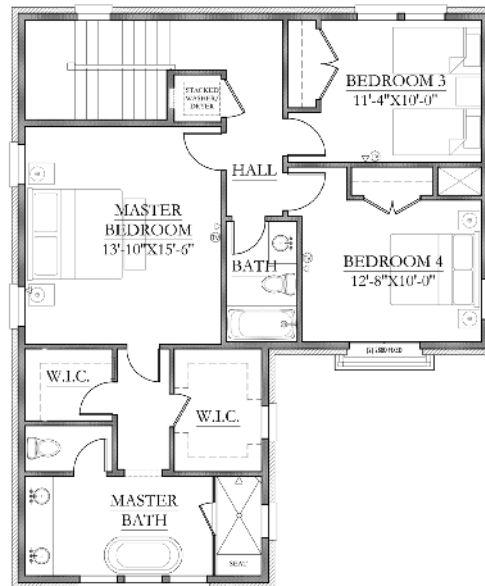

1ST FLOOR

2ND FLOOR

- 4 Bedroom/3 Bathrooms
- 2-Story, 2,074 sq ft
- Open living with 10 ft ceilings,
9 ft ceilings on 2nd level
- 1st level guest bedroom
- 2nd level oversized master
with 2 walk-in closets
- 2 guest bedrooms and hallway bath
- Optional 1st level covered
rear porch (lot specific)
- Optional living area gas fireplace